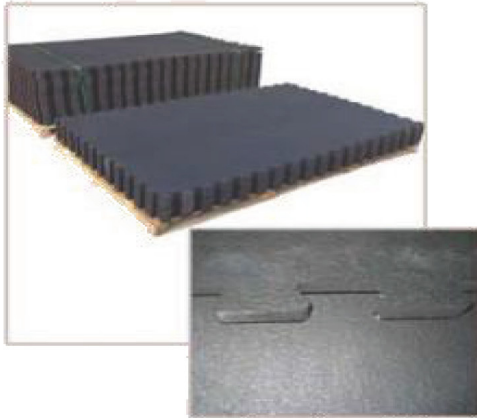

**Applications:**

- Horse floats & stables
- Calf & pig pens
- Heavy work areas
- Truck beds

Product Code	Gauge	Size
SBS1029-1	1/2"	48" x 72"
SBS1029-2	5/8"	48" x 84"

### Interlocked Stall Mat

**General Properties:**

- Can cover large areas without movement
- Reduces damage to trays, floors
- Stress relief to animal muscles

**Features:**

- Made from recycled rubber
- Non-porous/absorbing
- Anti-slip design

**Applications:**

- Horse floats & stables
- Calf & pig pens
- Heavy work areas
- Truck beds

Product Code	Gauge	Size
SBS1030-1	1/2"	48" x 72"
SBS1030-2	5/8"	48" x 84"
SBS1030-3	3/8"	60" x 84"

### Cow Stall Mat (New)

**General Properties:**

- Can cover large areas without movement
- Reduces damage to trays, floors
- Stress relief to animal muscles

**Features:**

- Made from recycled rubber
- Non-porous/absorbing
- Anti-slip design