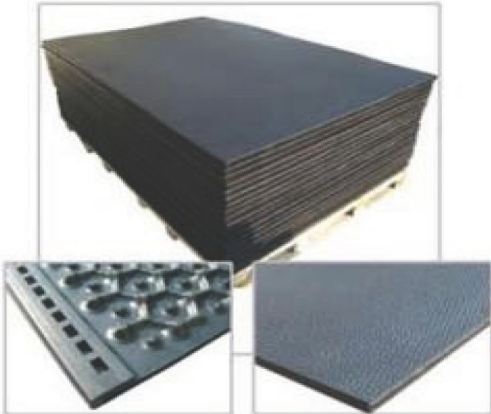

### Interlocked Stall Mat

**General Properties:**

- Can cover large areas without movement
- Reduces damage to trays, floors
- Stress relief to animal muscles

**Features:**

- Made from recycled rubber
- Non-porous/absorbing
- Anti-slip design

**Applications:**

- Horse floats & stables
- Calf & pig pens
- Heavy work areas
- Truck beds

Product Code	Gauge	Size
SBS1030-1	1/2"	48" x 72"
SBS1030-2	5/8"	48" x 84"
SBS1030-3	3/8"	60" x 84"

### Cow Stall Mat (New)

**General Properties:**

- Can cover large areas without movement
- Reduces damage to trays, floors
- Stress relief to animal muscles

**Features:**

- Made from recycled rubber
- Non-porous/absorbing
- Anti-slip design

**Applications:**

- Horse floats & stables
- Calf & pig pens
- Heavy work areas
- Truck beds

Product Code	Gauge	Size
SBS1264	1 3/16"	48" x 72"